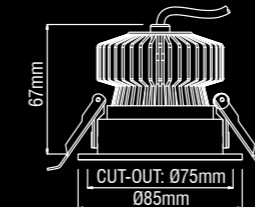

5 years warranty

Piccolo

Description	∧	white	black
705lm 927 9W	24°	210CW9272400	210CB9272400
720lm 930 9W	24°	210CW9302400	210CB9302400
930lm 840 9W	24°	210DW8402400	210DB8402400
705lm 927 9W	40°	210CW9274000	210CB9274000
720lm 930 9W	40°	210CW9304000	210CB9304000
930lm 840 9W	40°	210DW8404000	210DB8404000

Driver (500mA/18.4Vf) must be ordered separately.

Family products

Piccolo Lente
p. 42

• PICCOLO

The Piccolo is a small cute spot that creates a romantic and magical atmosphere in restaurants, bars or at home by reducing CCT to 2000K. Dim your lighting and warm your space: the Karizma Luce Piccolo boosts your relaxing evening.