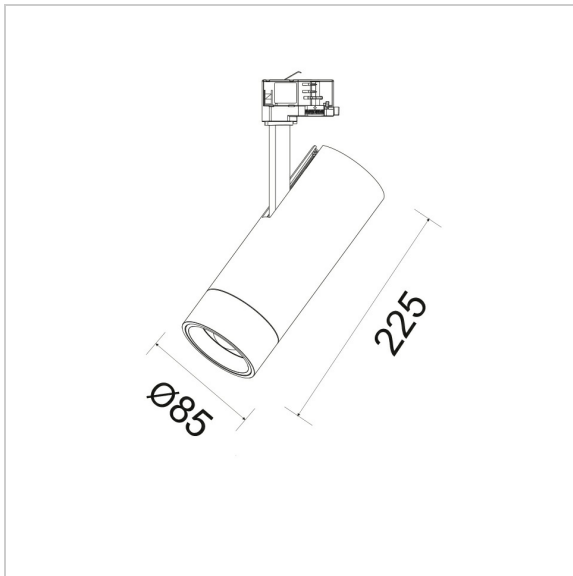

SURT

3-Phase LED track spotlight with Nordic track adapter available in white, grey and black. Stepless adjustable beam angle from 15° till 60° provides an unprecedented flexibility within several applications. Dimmable within a range of 10-100% with a small potentiometer on the back side of the luminaire gives you the freedom to choose the light level without any control system.

SKU	Luminous Flux	Connected Load	CCT	CRI	Color housing	Beam angle
<u>2.026C0A9300060R0000</u>	1800Lm-2150Lm	29W	3000K	(RA) >90	White (RAL 9003)	Zoom 15°-60°
<u>2.026C0C9300060R0000</u>	1800Lm-2150Lm	29W	3000K	(RA) >90	Grey (RAL 9006)	Zoom 15°-60°
<u>2.026C0B9300060R0000</u>	1800Lm-2150Lm	29W	3000K	(RA) >90	Black (RAL 9005)	Zoom 15°-60°