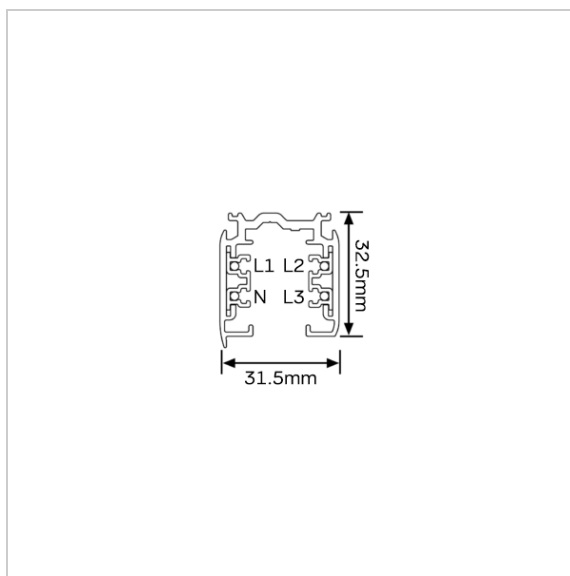

# NORDIC XTS 4300 Tracks surface mounted

## Nordic XTS tracks surface mounted

SKU	Length	Color
10.01.000250	3000mm	White
10.01.000251	3000mm	Black
10.01.000252	3000mm	Grey