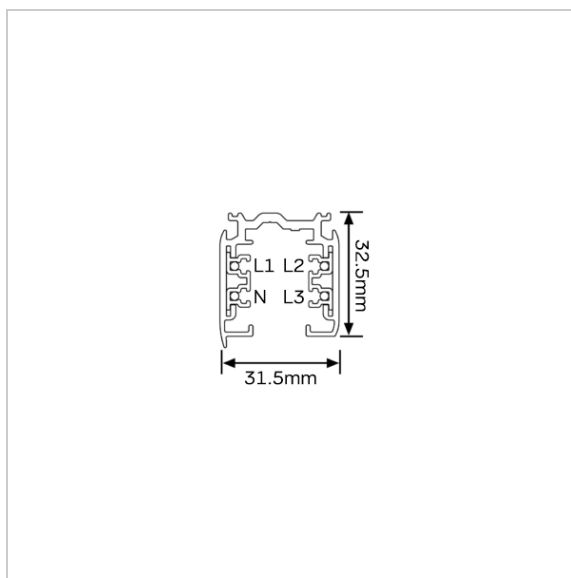

NORDIC XTS 4200 Tracks surface mounted

Nordic XTS tracks surface mounted

SKU	Length	Color
10.01.000150	2000mm	White
10.01.000151	2000mm	Black
10.01.000152	2000mm	Grey