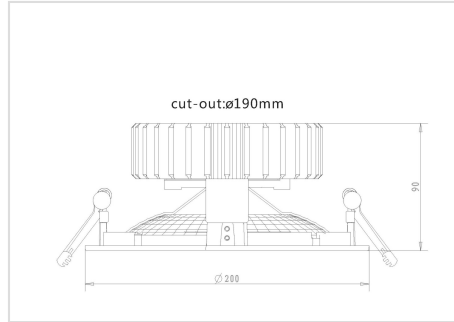

Light4U World LED low

Product details

LED downlighter recessed, produced in die-cast aluminium. Fixed model. Supplied including Philips or Osram LED system.

Color

Black
Grey
White

Module

Philips LED SLM
Philips LED SLM Crisp white
Philips LED SLM Premium white
Philips LED SLM Food premium RED
Philips LED SLM Food warm white

Lumen output module

2000Lm / 3000Lm / 4000Lm / 1100Lm / 2500Lm / 5000Lm

Light color module

830 / 927 / 840 / 930 / 940 / 827 / 925 / 835

Reflector

55°

Options

DALI / Emergency / Europlug / Wieland

LOR value	> 90%
IP Value	IP20
Hole size	Ø190mm
Net weight fixture	0.93kg