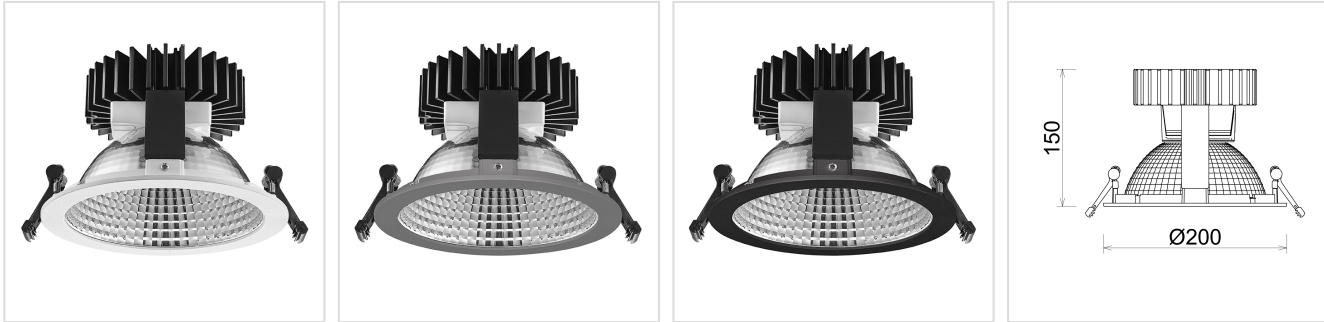

Light4U World LED high clear glass

Product details

LED downlighter recessed, produced in die-cast aluminium. Fixed model with a clear glass diffuser. Supplied including Philips or Osram LED system.

Color

Lumen output module

1100Lm / 2000Lm / 3000Lm / 5000Lm / 4000Lm / 2500Lm

Light color module

830 / 840 / 927 / 930 / 940 / 827 / 925

Reflector

55°

Options

DALI / Emergency / Europlug