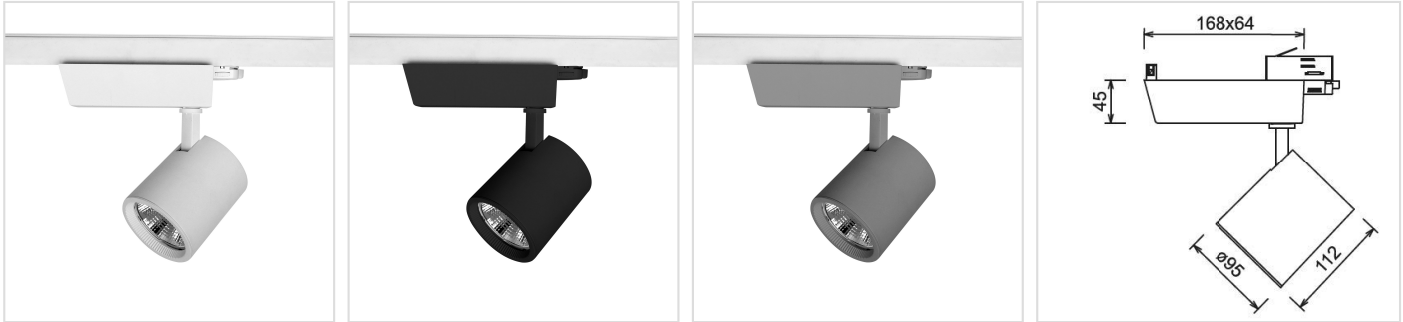

### Product details

LED spotlight, complete with Nordic track adapter, produced in die-cast aluminium. Supplied including high efficiency reflector and Philips or Osram LED system.