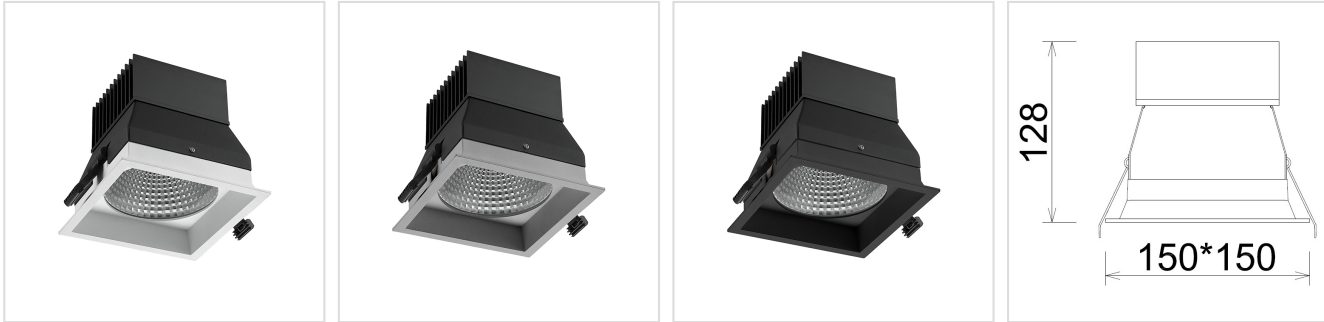

### Product details

LED downlighter recessed, produced in die-cast aluminium. Fixed model. Supplied including Philips or Osram LED system.