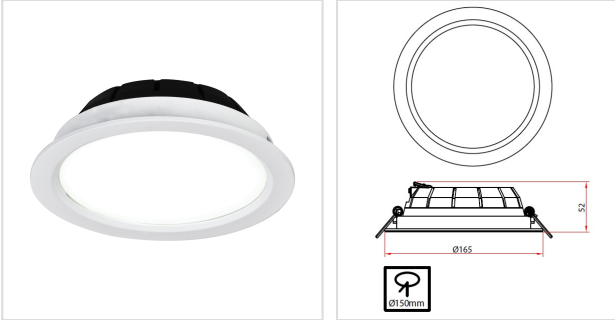

### Product details

---

LED downlighter recessed, produced in die-cast aluminium with polycarbonate diffuser. Fixed model. Supplied including LED system.