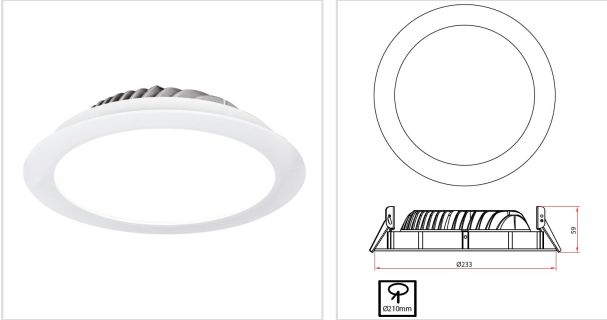

Light4U Coral large

Product details

LED downlighter recessed, produced in die-cast aluminium with polycarbonate diffuser. Fixed model. Supplied including LED system.

Color

Black
Grey
White

Lumen output module

2640Lm

Light color module

830

Reflector

140°

Options

DALI / Emergency / Wieland