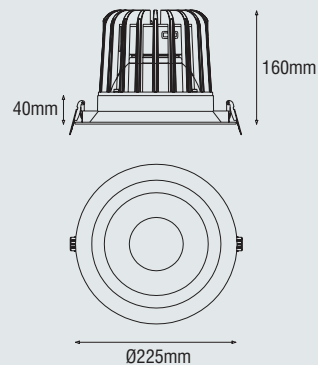

Details

Standard 3000K, IP44.

Optional: 5000Lm (Tc max. 35°), 2700K and 4000K, Osram, dali dimmable and emergency.

Hole size

Ø200mm

Size

Assortment overview

Article number	Model	Type	Colour	Lumen
13.04.000530	Recessed	The Mission closed large deep 53°	White	LED DLM Flex 1100Lm
13.04.000531	Recessed	The Mission closed large deep 53°	Black	LED DLM Flex 1100Lm
13.04.000532	Recessed	The Mission closed large deep 53°	Grey	LED DLM Flex 1100Lm
13.04.000540	Recessed	The Mission closed large deep 53°	White	LED DLM Flex 2000Lm
13.04.000541	Recessed	The Mission closed large deep 53°	Black	LED DLM Flex 2000Lm
13.04.000542	Recessed	The Mission closed large deep 53°	Grey	LED DLM Flex 2000Lm
13.04.000550	Recessed	The Mission closed large deep 53°	White	LED DLM Flex 3000Lm
13.04.000551	Recessed	The Mission closed large deep 53°	Black	LED DLM Flex 3000Lm
13.04.000552	Recessed	The Mission closed large deep 53°	Grey	LED DLM Flex 3000Lm