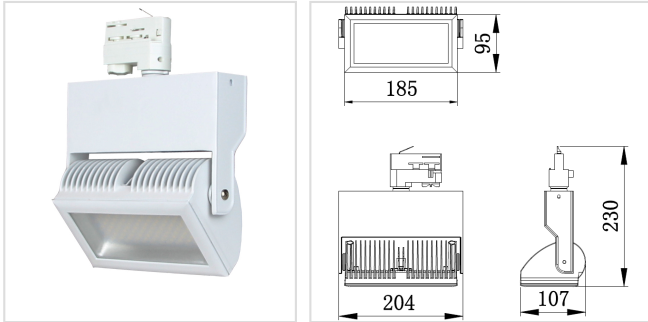

Light4U Power LED built-on

Product details

LED spotlight, complete with Nordic track adapter produced in die-cast aluminium with safety glass. Adjustable and rotational model. Supplied including LED system.

Color

Black
Grey
White

Module

Samsung LED

Lumen output module

2500Lm

Light color module

830 / 840